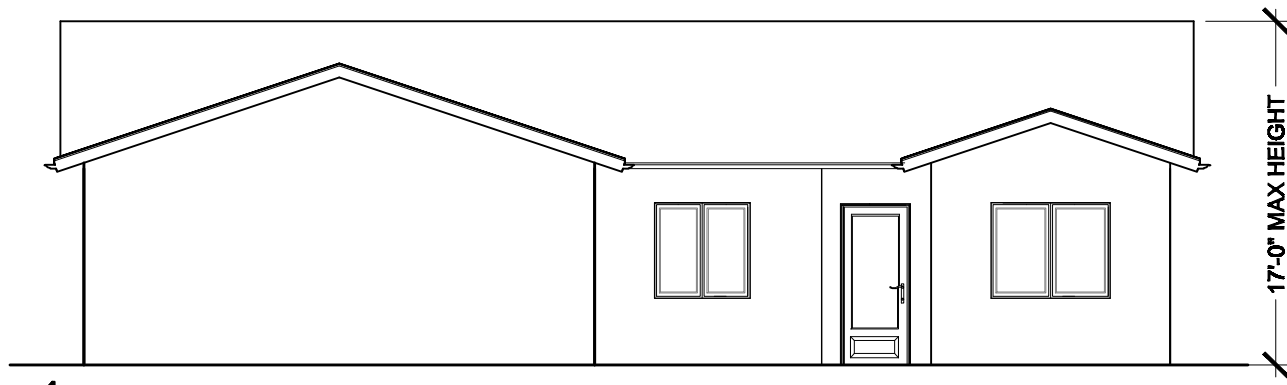

22650 SHERMAN WAY
WEST HILLS, LA COUNTY
CALIFORNIA - 91307

DOMANI
architecture + planning inc.

FABIO RIGO DE RIGHI | ARCHITECT
10956 WEYBURN AVENUE | SUITE 210
LOS ANGELES | CALIFORNIA | 90024
T: 310.208.7600 F: 310.208.0600