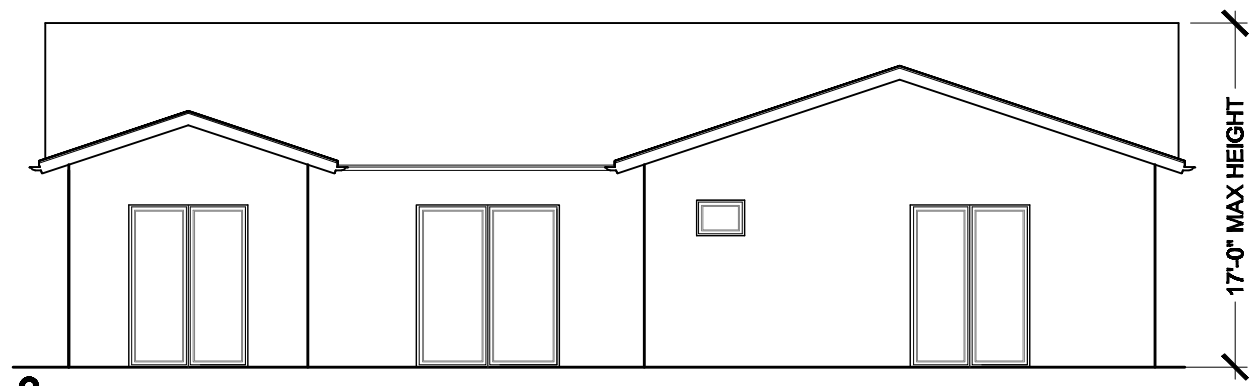

22650 SHERMAN WAY
WEST HILLS, LA COUNTY
CALIFORNIA - 91307

DOMANI
architecture + planning inc.

FABIO RIGO DE RIGHI | ARCHITECT
10956 WEYBURN AVENUE | SUITE 210
LOS ANGELES | CALIFORNIA | 90024
T: 310.208.7600 F: 310.208.0600

1

2

3

4