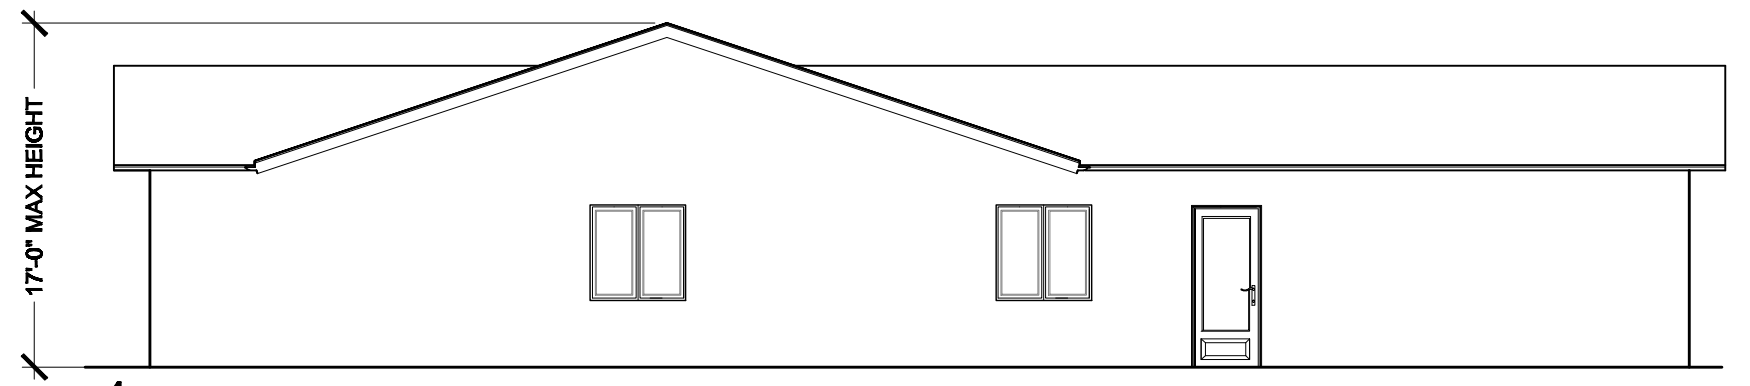

22650 SHERMAN WAY
WEST HILLS, LA COUNTY
CALIFORNIA - 91307

DOMANI
architecture + planning inc.

FABIO RIGO DE RIGHI | ARCHITECT
10956 WEYBURN AVENUE | SUITE 210
LOS ANGELES | CALIFORNIA | 90024
T: 310.208.7600 F: 310.208.0600

1

2

3

4