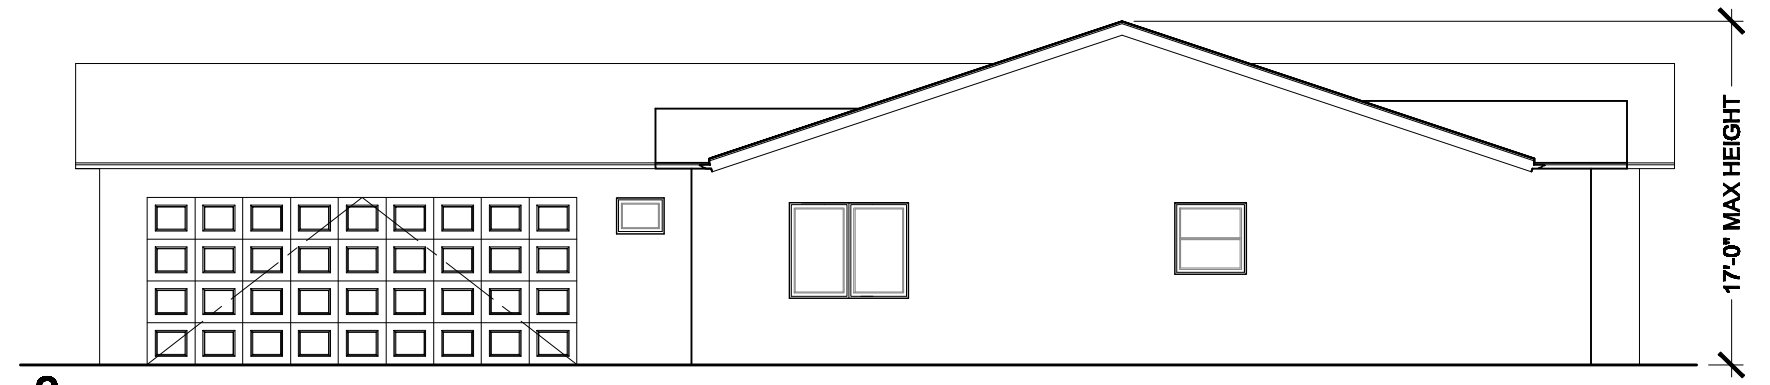

22650 SHERMAN WAY
WEST HILLS, LA COUNTY
CALIFORNIA - 91307

DOMANI
architecture + planning inc.

FABIO RIGO DE RIGHI | ARCHITECT
10956 WEYBURN AVENUE | SUITE 210
LOS ANGELES | CALIFORNIA | 90024
T: 310.208.7600 F: 310.208.0600

1

2

3

4