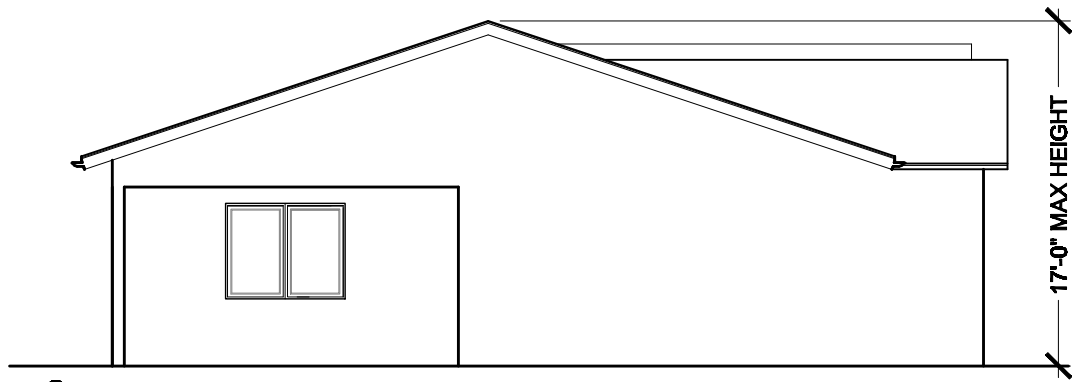

22650 SHERMAN WAY
WEST HILLS, LA COUNTY
CALIFORNIA - 91307

FABIO RIGO DE RIGHI | ARCHITECT
10956 WEYBURN AVENUE | SUITE 210
LOS ANGELES | CALIFORNIA | 90024
T: 310.208.7600 F: 310.208.0600

1

2

3

4