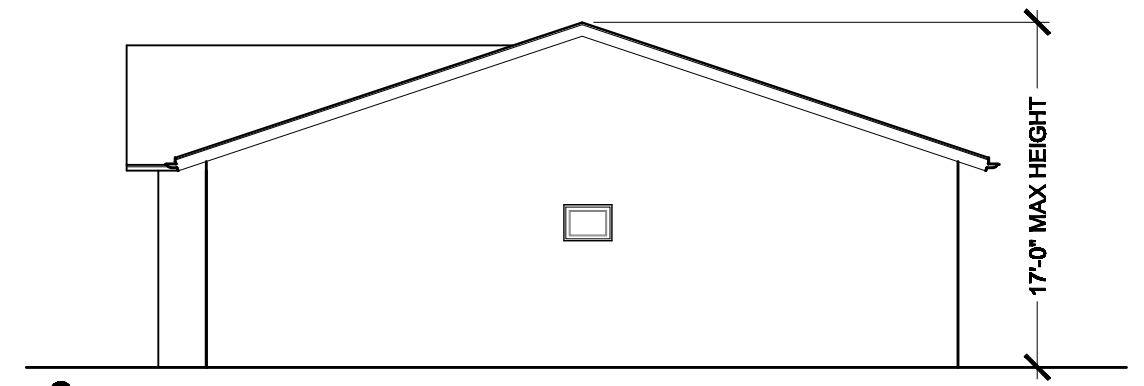

22650 SHERMAN WAY
WEST HILLS, LA COUNTY
CALIFORNIA - 91307

FABIO RIGO DE RIGHI | ARCHITECT
10956 WEYBURN AVENUE | SUITE 210
LOS ANGELES | CALIFORNIA | 90024
T: 310.208.7600 F: 310.208.0600

1

2

3

4