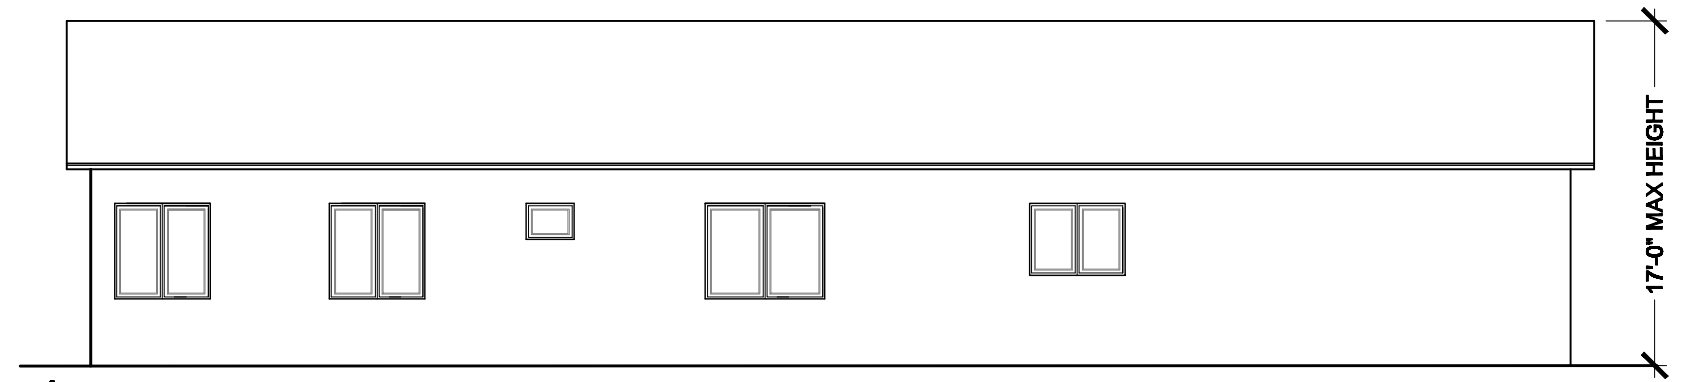

22650 SHERMAN WAY
WEST HILLS, LA COUNTY
CALIFORNIA - 91307

FABIO RIGO DE RIGHI | ARCHITECT
10956 WEYBURN AVENUE | SUITE 210
LOS ANGELES | CALIFORNIA | 90024
T: 310.208.7600 F: 310.208.0600

1

2

3

4