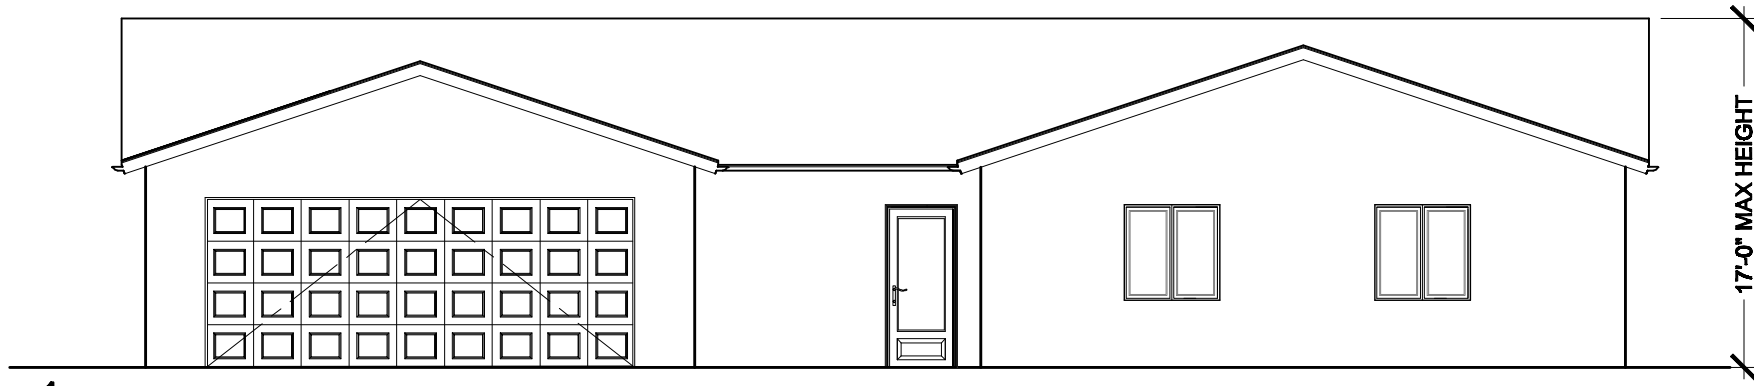

22650 SHERMAN WAY
WEST HILLS, LA COUNTY
CALIFORNIA - 91307

FABIO RIGO DE RIGHI | ARCHITECT
10956 WEYBURN AVENUE | SUITE 210
LOS ANGELES | CALIFORNIA | 90024
T: 310.208.7600 F: 310.208.0600

1

2

3

4