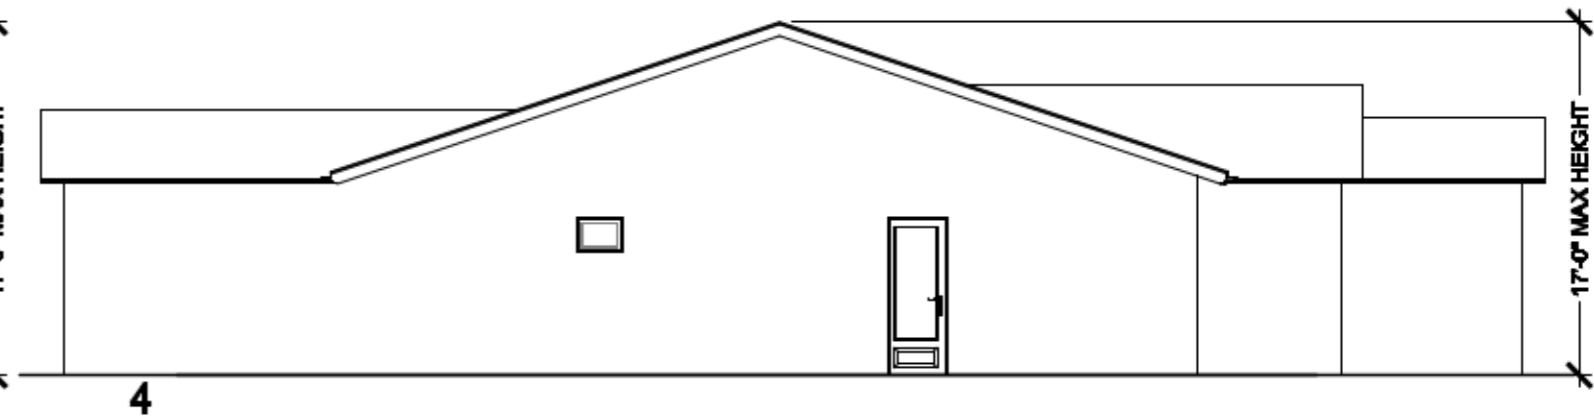

22650 SHERMAN WAY
WEST HILLS, LA COUNTY
CALIFORNIA - 91307

FABIO RIGO DE RIGHI | ARCHITECT
14888 WEYBURN AVENUE | SUITE 204
LOS ANGELES | CALIFORNIA | 90024
T: 310.288.7800 F: 310.288.8800

PROPOSED ELEVATIONS. LOT # 3

SCALE: 1/8"=1'-0"
DATE: AUGUST 08, 2015

CR-
A-2.3