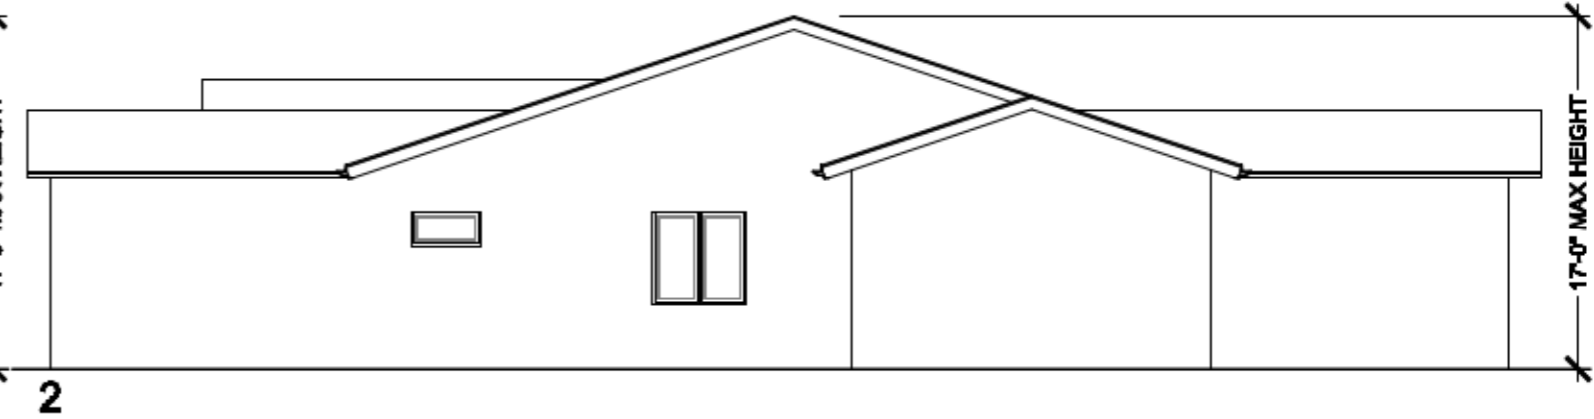

22650 SHERMAN WAY
WEST HILLS, LA COUNTY
CALIFORNIA - 91307

FABIO RIGO DE RIGHI | ARCHITECT
14888 WEYBURN AVENUE | SUITE 204
LOS ANGELES | CALIFORNIA | 90024
T: 310.288.7800 F: 310.288.8800

PROPOSED ELEVATIONS. LOT # 3

SCALE: 1/8"=1'-0"
DATE: AUGUST 08, 2015

CR-
A-2.3