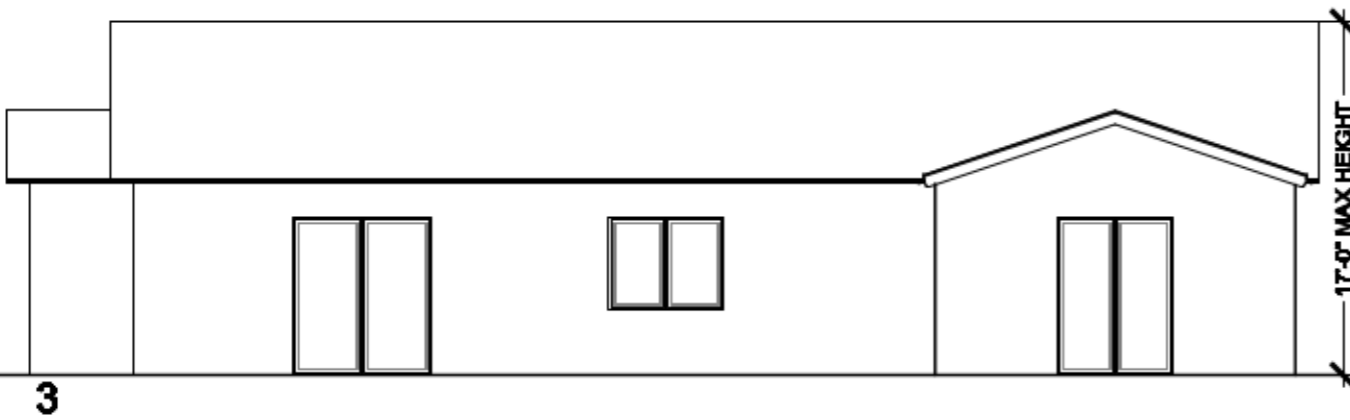

22650 SHERMAN WAY
WEST HILLS, LA COUNTY
CALIFORNIA - 91307

FABIO RIGO DE RIGHI | ARCHITECT
14888 WEYBURN AVENUE | SUITE 204
LOS ANGELES | CALIFORNIA | 90024
T: 310.288.7800 F: 310.288.8800

PROPOSED ELEVATIONS. LOT # 3

SCALE: 1/8"=1'-0"
DATE: AUGUST 08, 2015

CR-
A-2.3